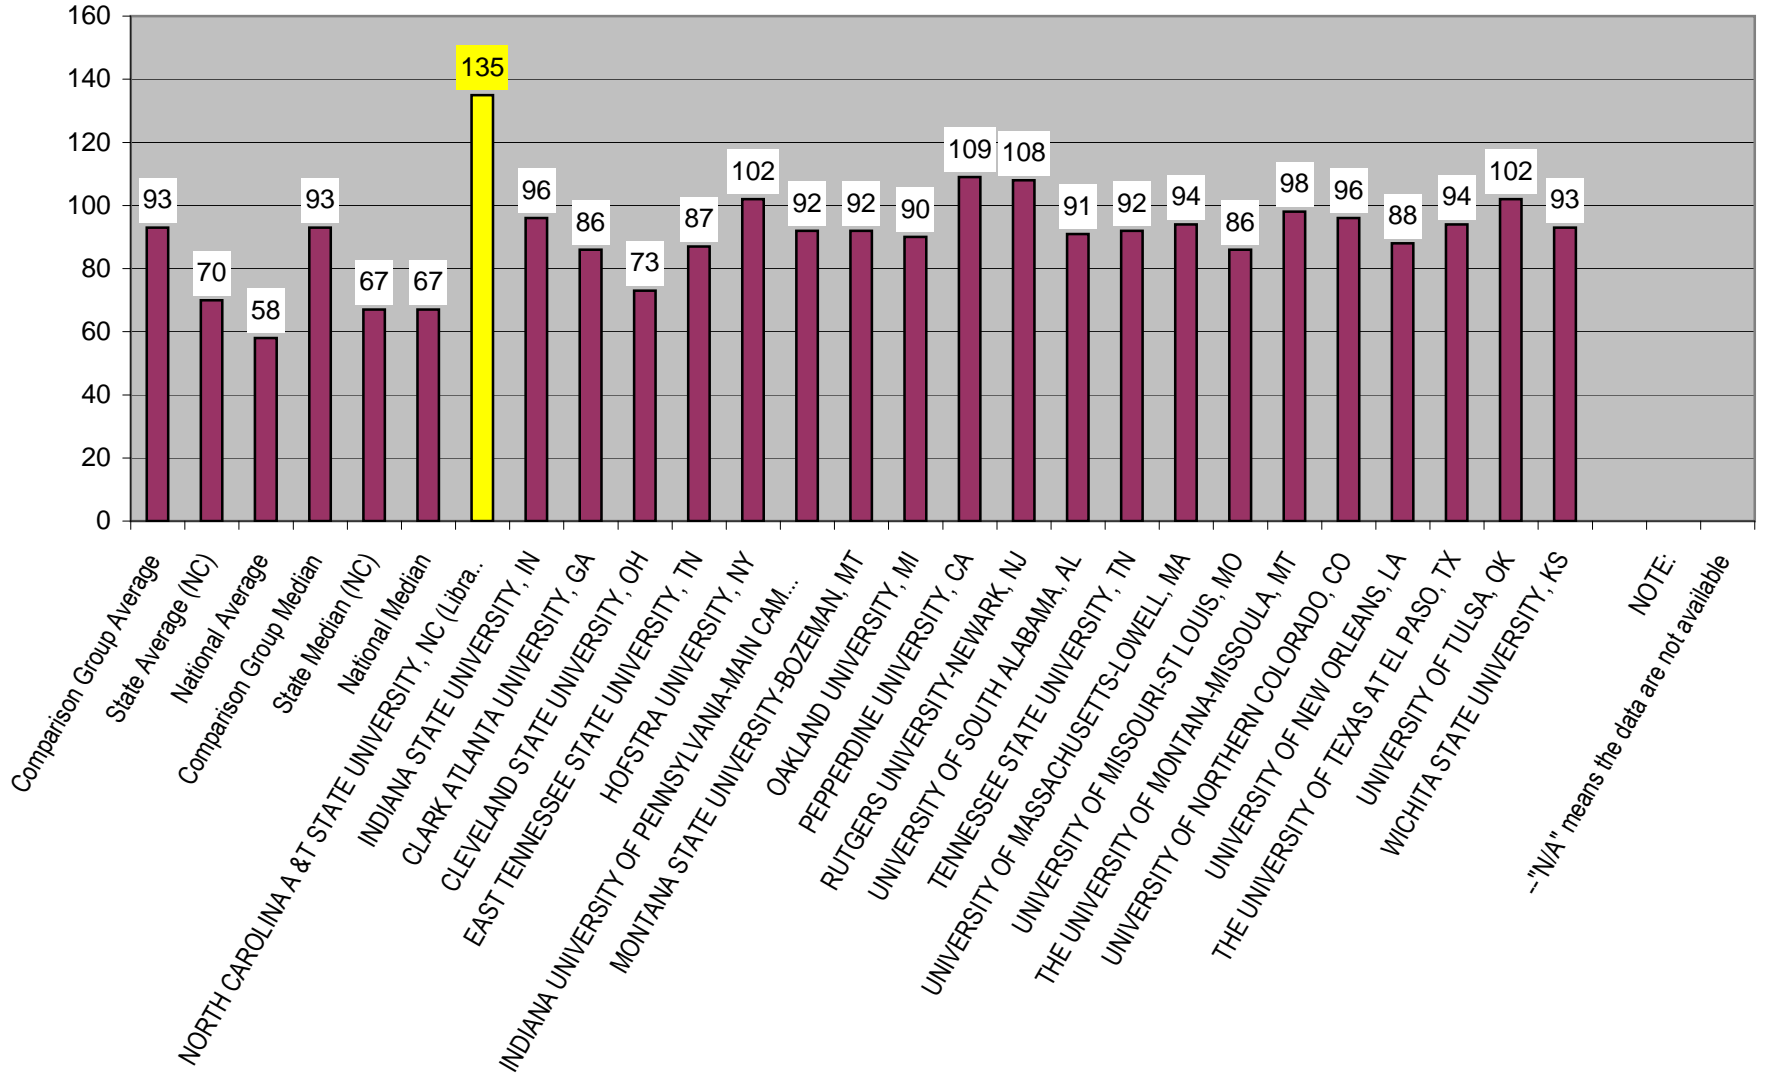

### Services-Hours Open in a Typical Week

NOTE:  
--"N/A" means the data are not available