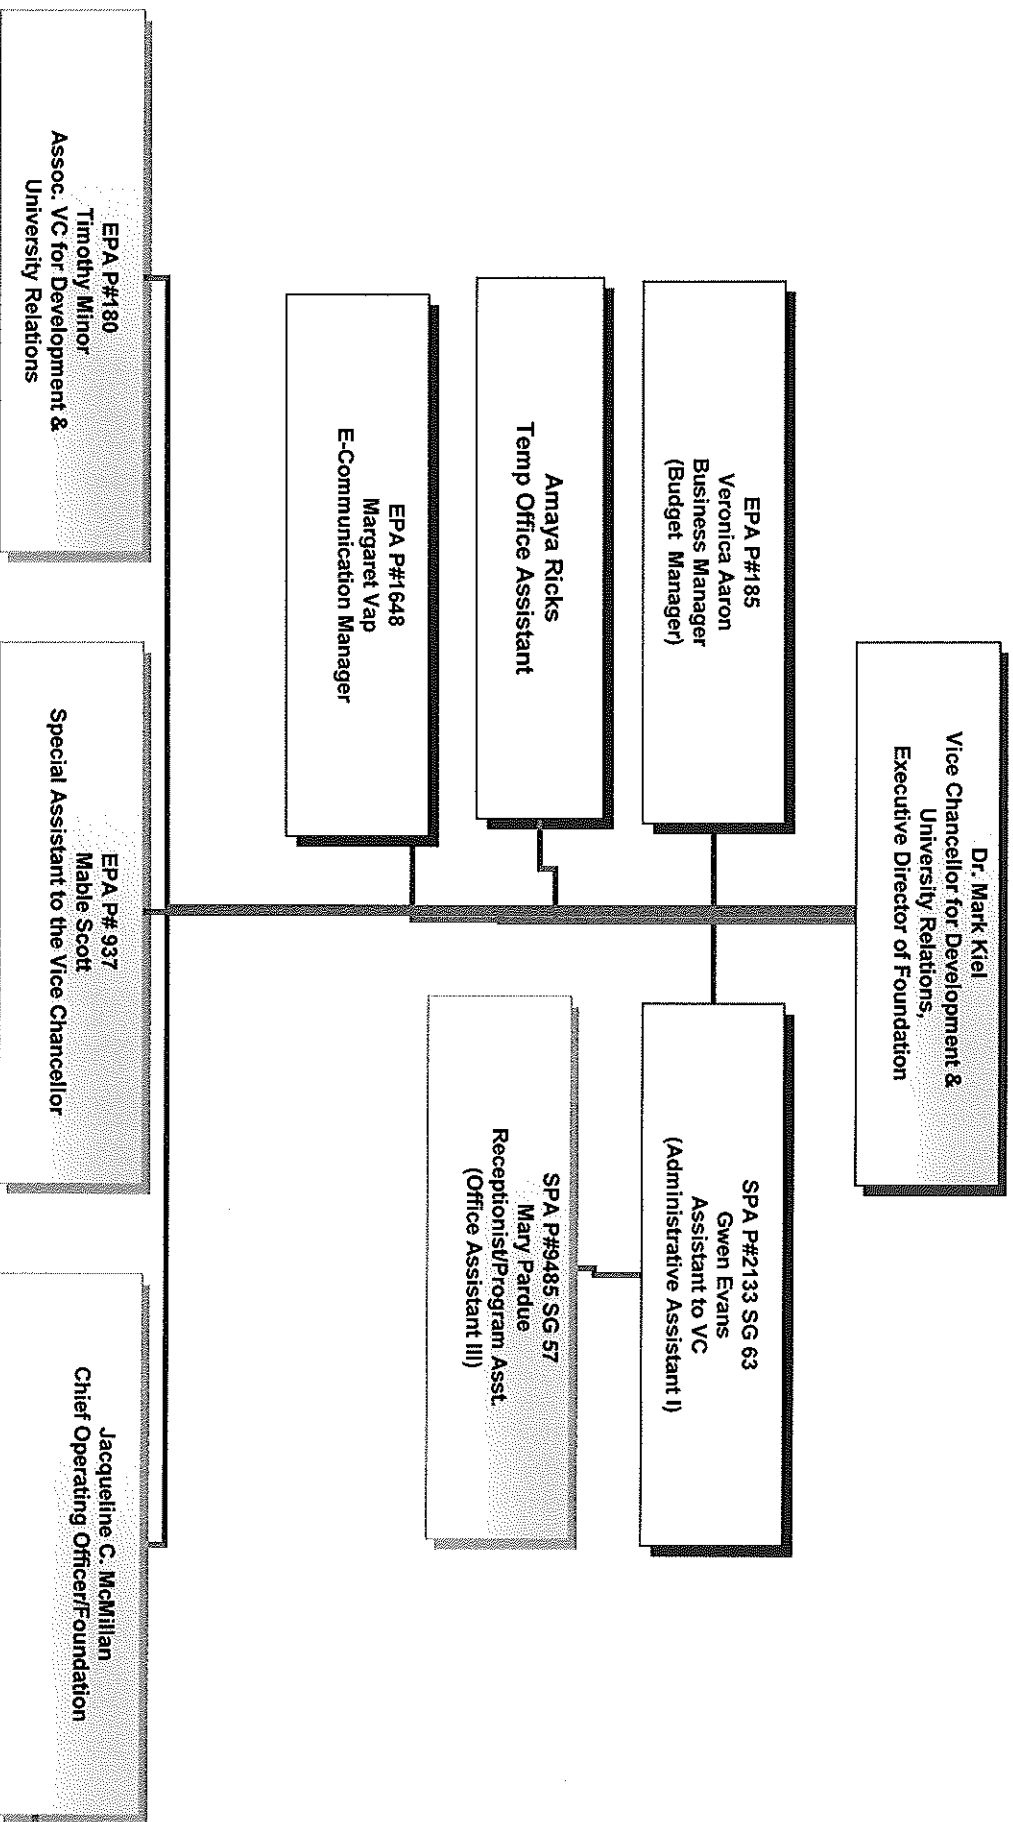

NC A&T University Development & University Relations